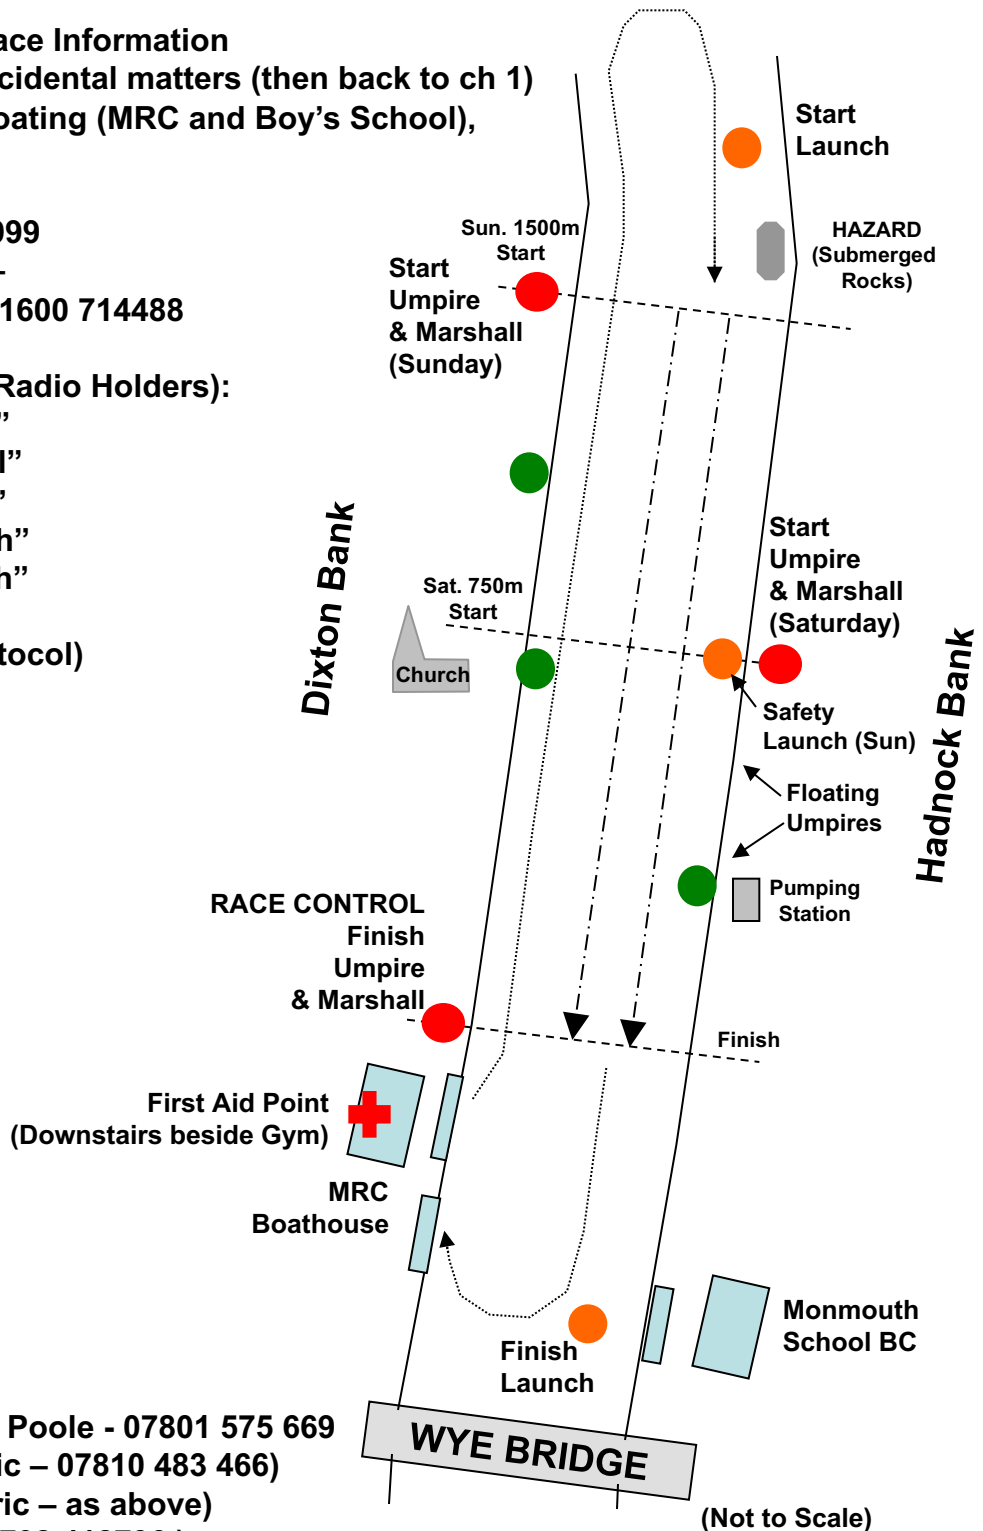

Monmouth Regatta – Course Layout & Contacts

Radio's:

Channel 1 – Race Information

Channel 2 – Incidental matters (then back to ch 1)

Channel 3 – Boating (MRC and Boy's School),

Emergency:

Ambulance – 999

Race Control –

Clubhouse – 01600 714488

Key Stations (Radio Holders):

“Race Control”

“Start Marshall”

“Start Launch”

“Safety Launch”

“Finish Launch”

(Use radio protocol)