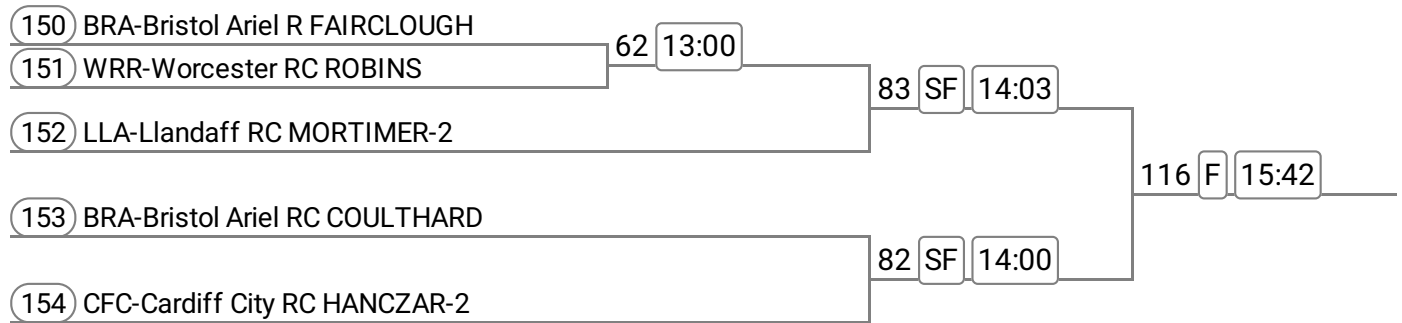

Division: Sun Afternoon

Event: 48 - Op 1x PM