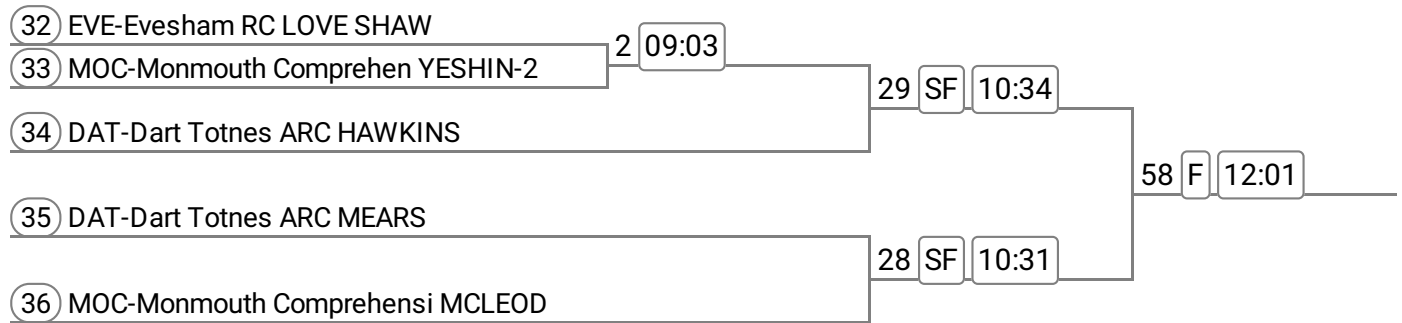

Division: Sun Morning

Event: 7 - W MasD/E 4x-

Event: 8 - W MasE/F 2-

Event: 9 - Op 2x

Event: 10 - W 2x

Event: 11 - Mx Mash 2x

Division: Sun Morning

Event: 12 - W J18 2x