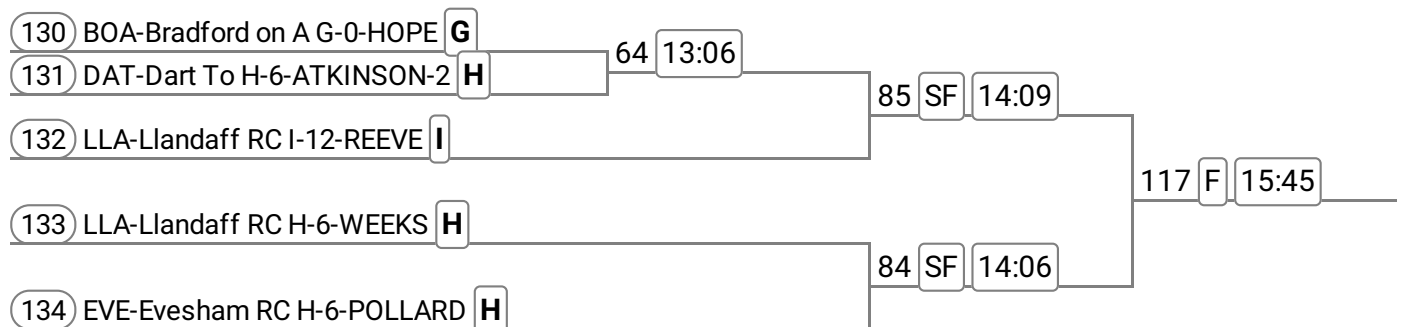

Event: 42 - Op MasG/H/I 2x