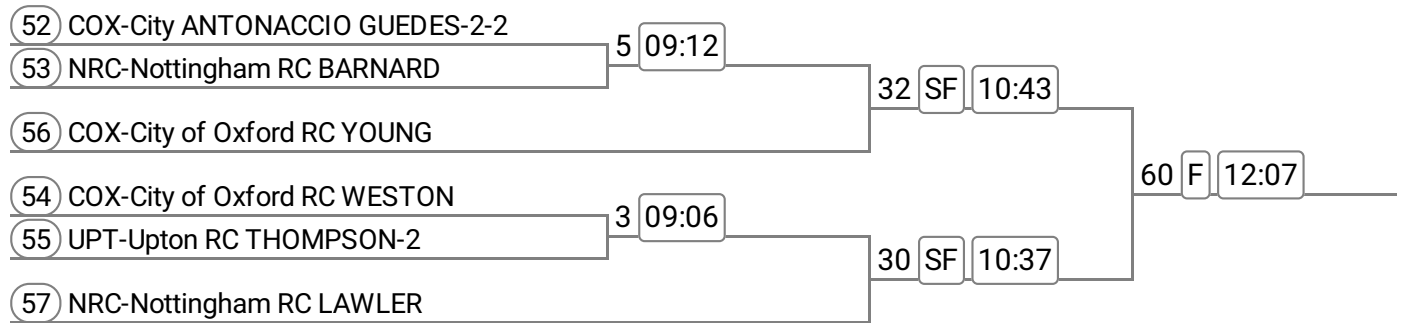

Event: 13 - W J15 2x

Event: 14 - W 1x AM Band 1

Event: 15 - Op 1x AM Band 1

Division: Sun Morning

Event: 16 - W 1x AM **Band 2**

Event: 17 - Op 1x AM **Band 2**

Event: 18 - W MasB 1x AM

Event: 19 - Op MasC 1x AM