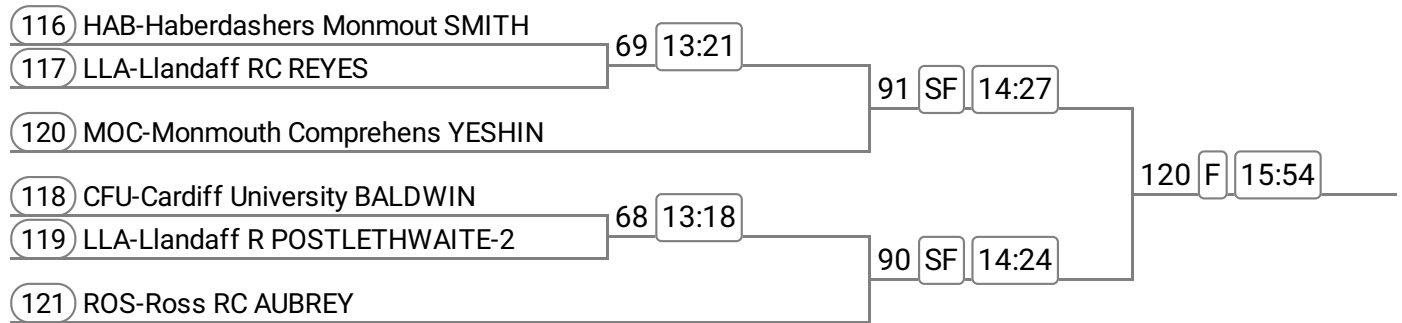

Event: 37 - W 2-

113	HAB-Haberdashers Monmo GREAVES	77	SF	13:45	111	F	15:27
114	COX-City of Oxford RC LOWLES-2						
115	COX-City of Oxford RC WESTON-2						

Division: Sun Afternoon

Event: 38 - Mx 2x

Event: 39 - W MasB/D 2x