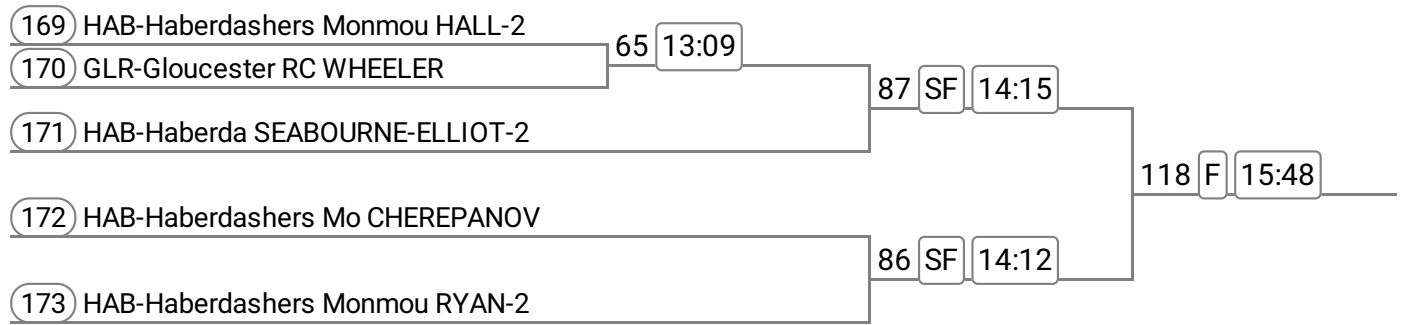

Monmouth Regatta - Sunday 2026

Division: Sun Afternoon

Event: 53 - W J15 1x PM