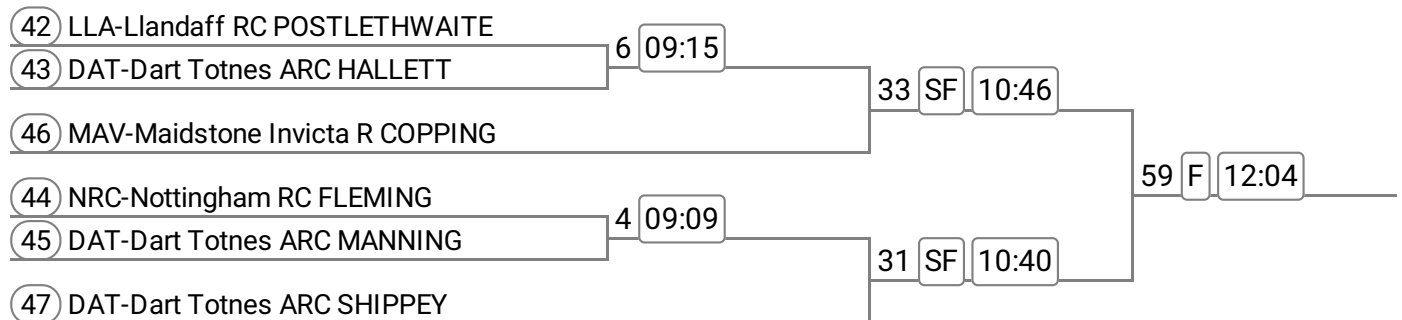

Event: 14 - W 1x AM Band 1