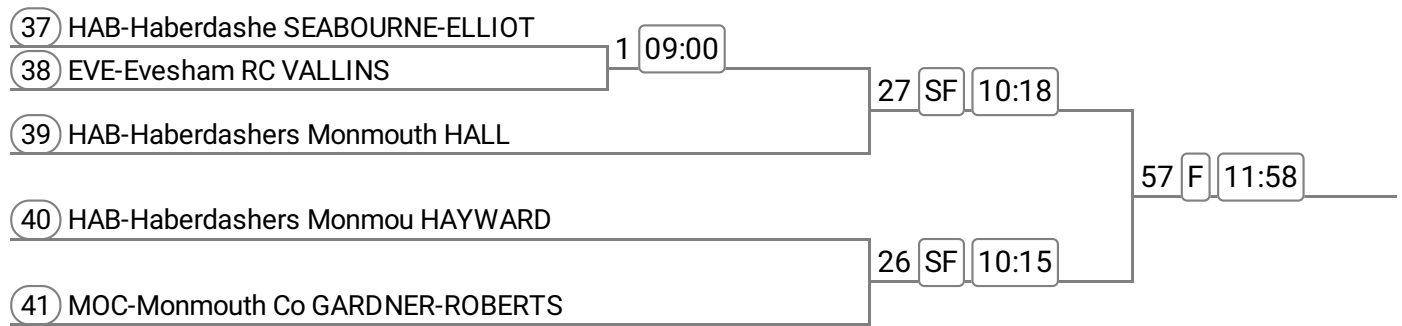

Division: Sun Morning

Event: 7 - W MasD/E 4x-

Event: 8 - W MasE/F 2-

Event: 9 - Op 2x

Event: 10 - W 2x

Event: 11 - Mx Mash 2x

Division: Sun Morning

Event: 12 - W J18 2x

Event: 13 - W J15 2x

Event: 14 - W 1x AM Band 1

Event: 15 - Op 1x AM Band 1

Division: Sun Morning

Event: 16 - W 1x AM **Band 2**

Event: 17 - Op 1x AM **Band 2**

Event: 18 - W MasB 1x AM

Event: 19 - Op MasC 1x AM