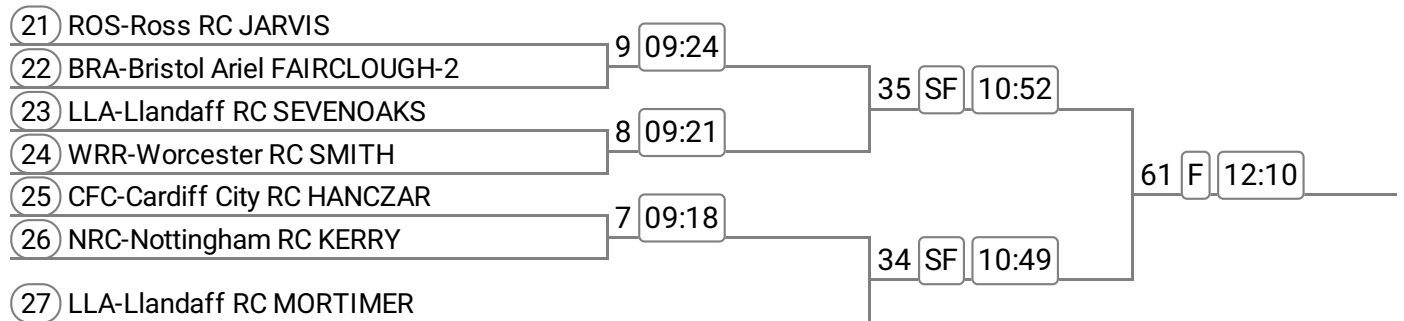

Division: Sun Morning

Event: 7 - W MasD/E 4x-

Event: 8 - W MasE/F 2-

Event: 9 - Op 2x

Event: 10 - W 2x

Event: 11 - Mx Mash 2x

Division: Sun Morning

Event: 12 - W J18 2x