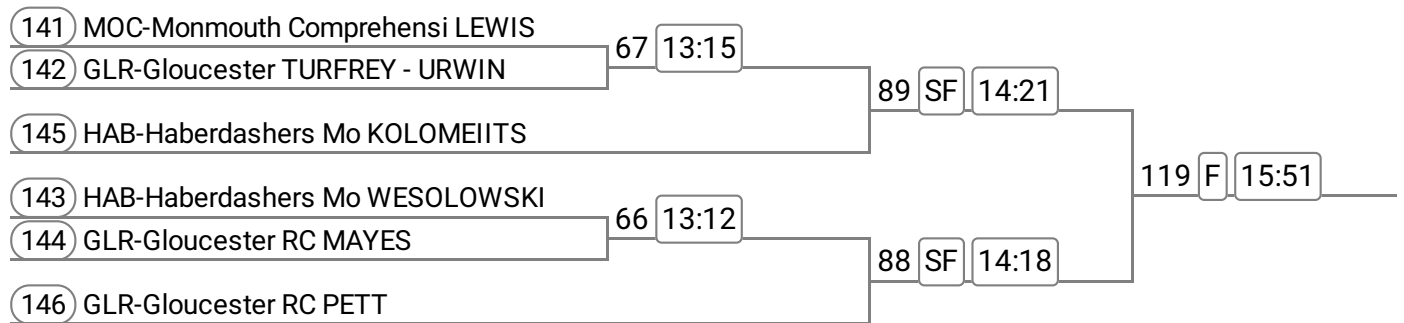

Event: 40 - Op MasD/F 2x

Event: 41 - W MasF/G 2x

Event: 42 - Op MasG/H/I 2x

Division: Sun Afternoon

Event: 43 - Op J18 2x

Event: 44 - Op J16 2x

Event: 45 - Mx J16 2x

Event: 46 - Op J14 2x

Event: 47 - W J14 2x

Division: Sun Afternoon

Event: 48 - Op 1x PM

Event: 49 - W 1x PM

Event: 50 - Op MasC/D/E 1x PM

Event: 51 - W MasC/D 1x

Event: 52 - W MasE/F 1x